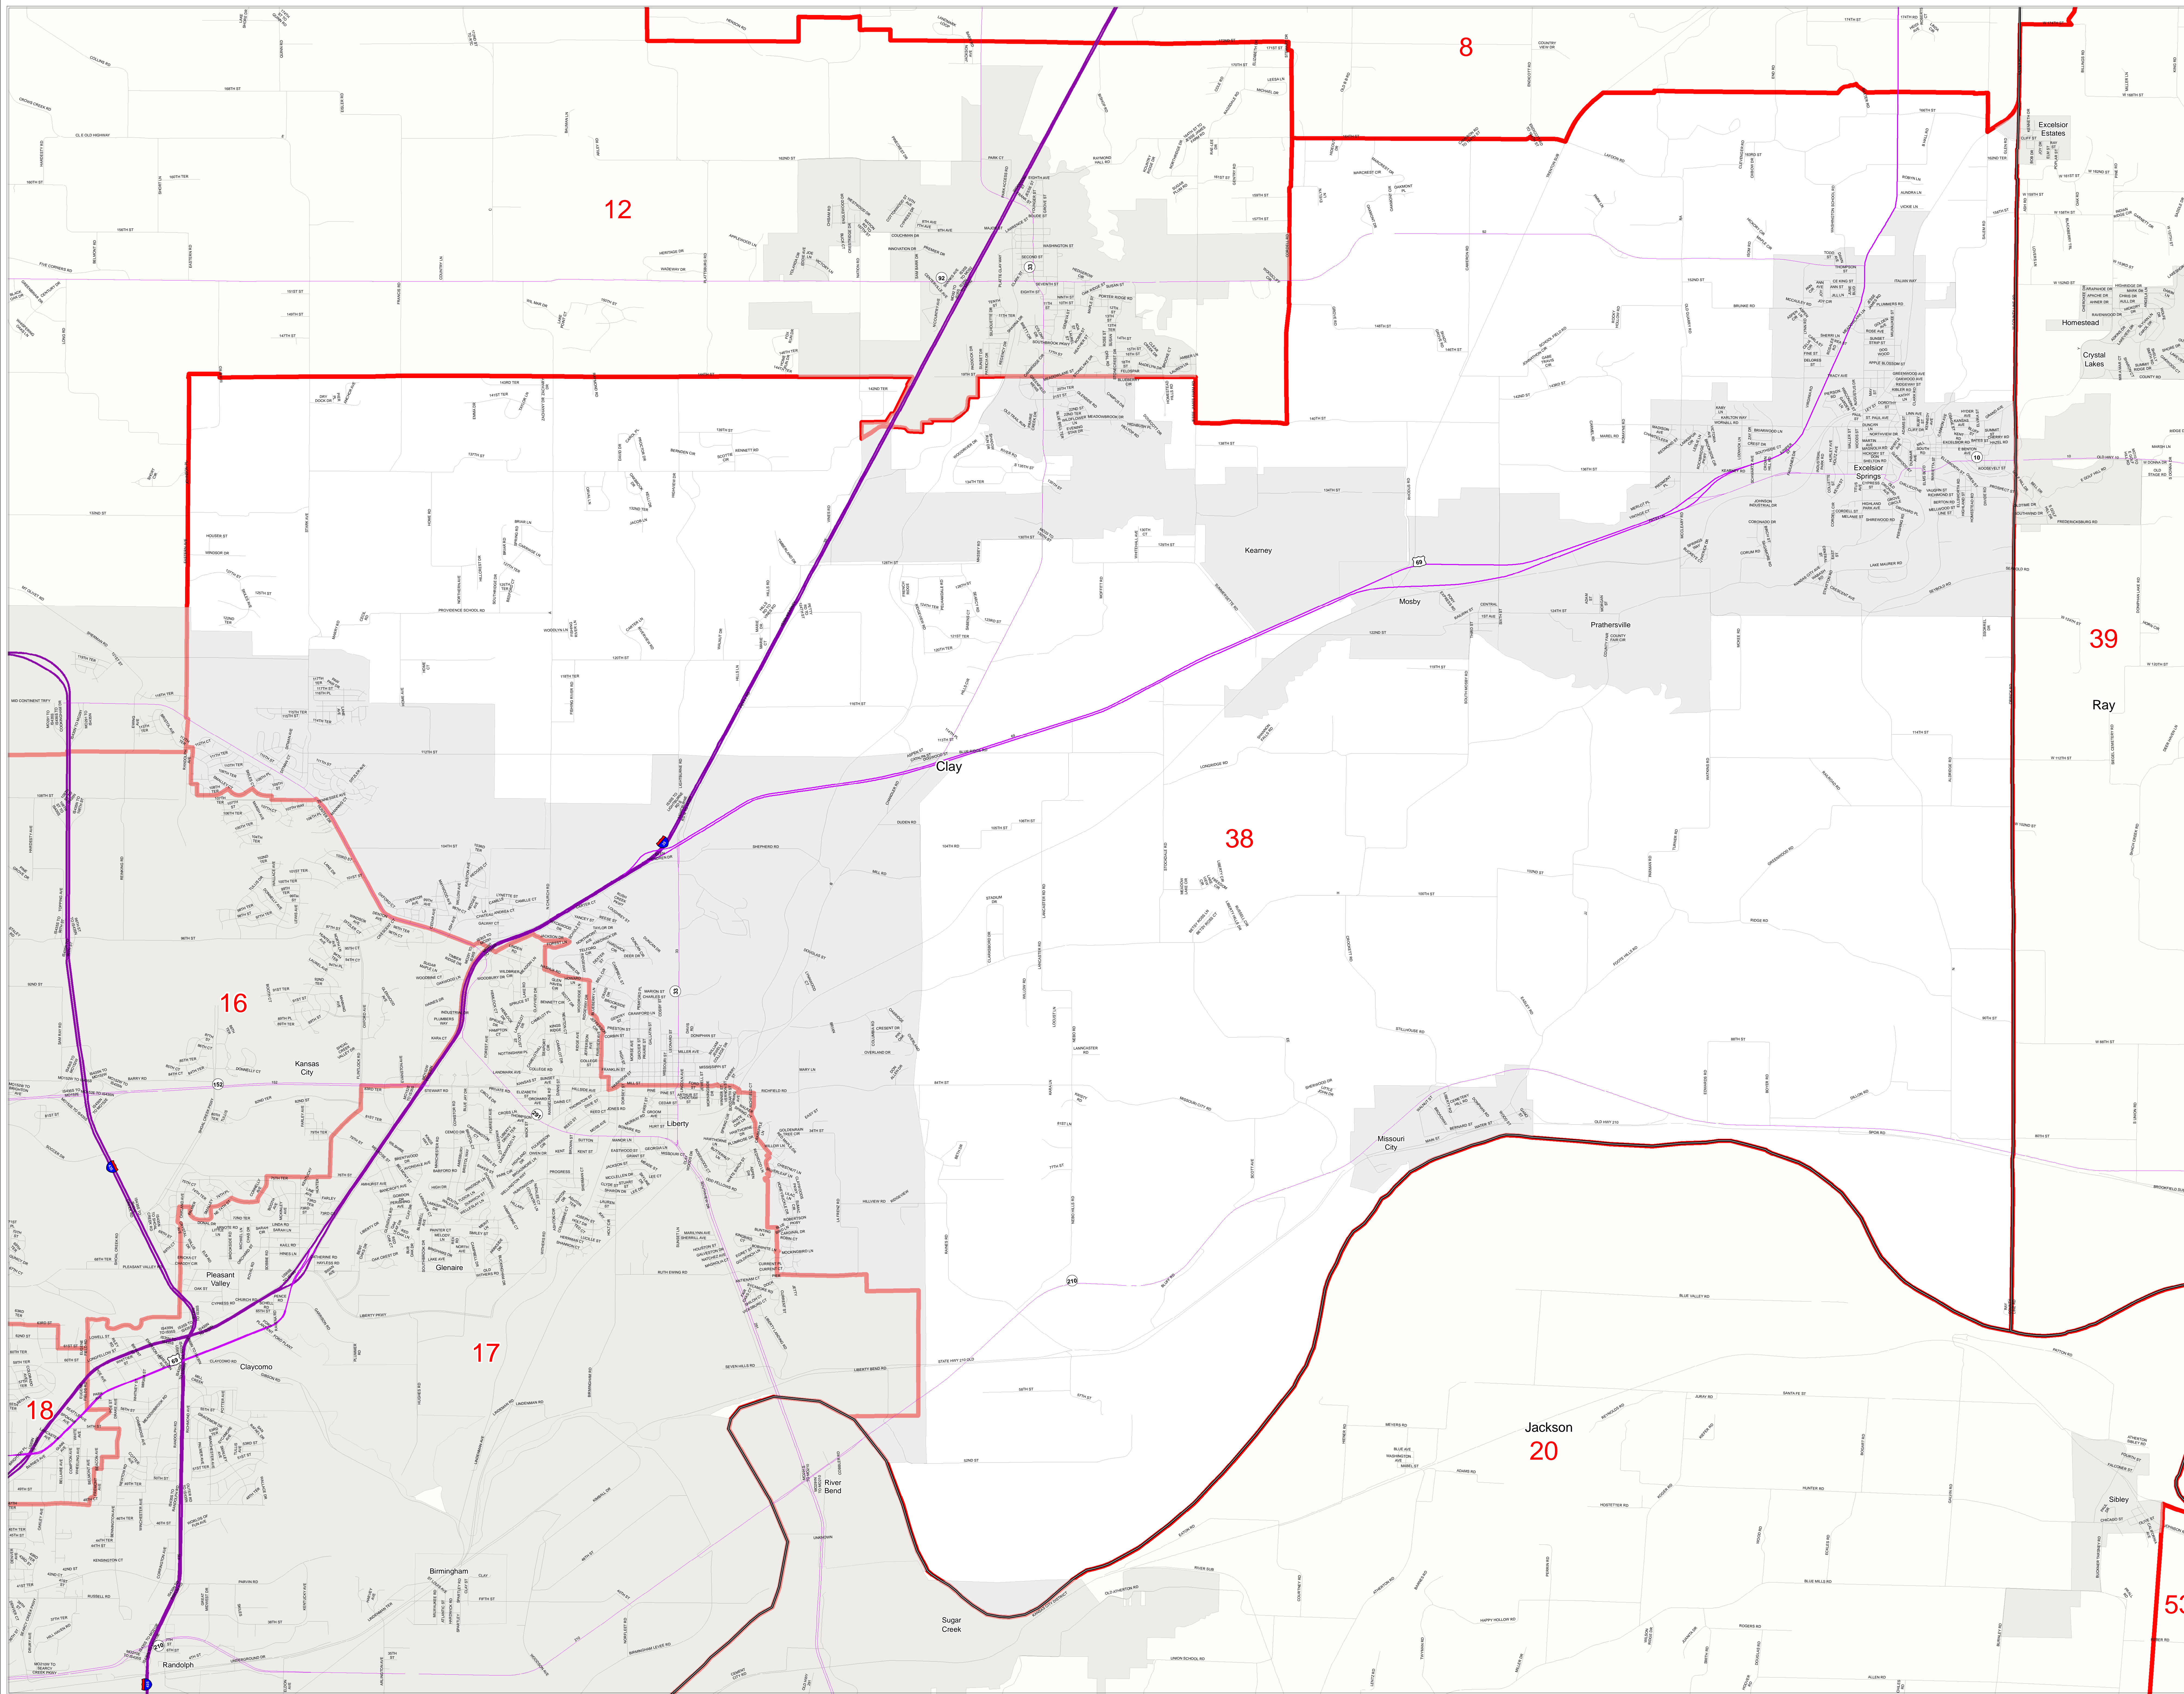

Missouri State House District Number 38

House Apportionment Plan 2011

- Districts
- Counties
- Interstates
- U.S. Highways
- MO Highways
- Streets
- Incorporated Places*
- Area Outside of Featured District